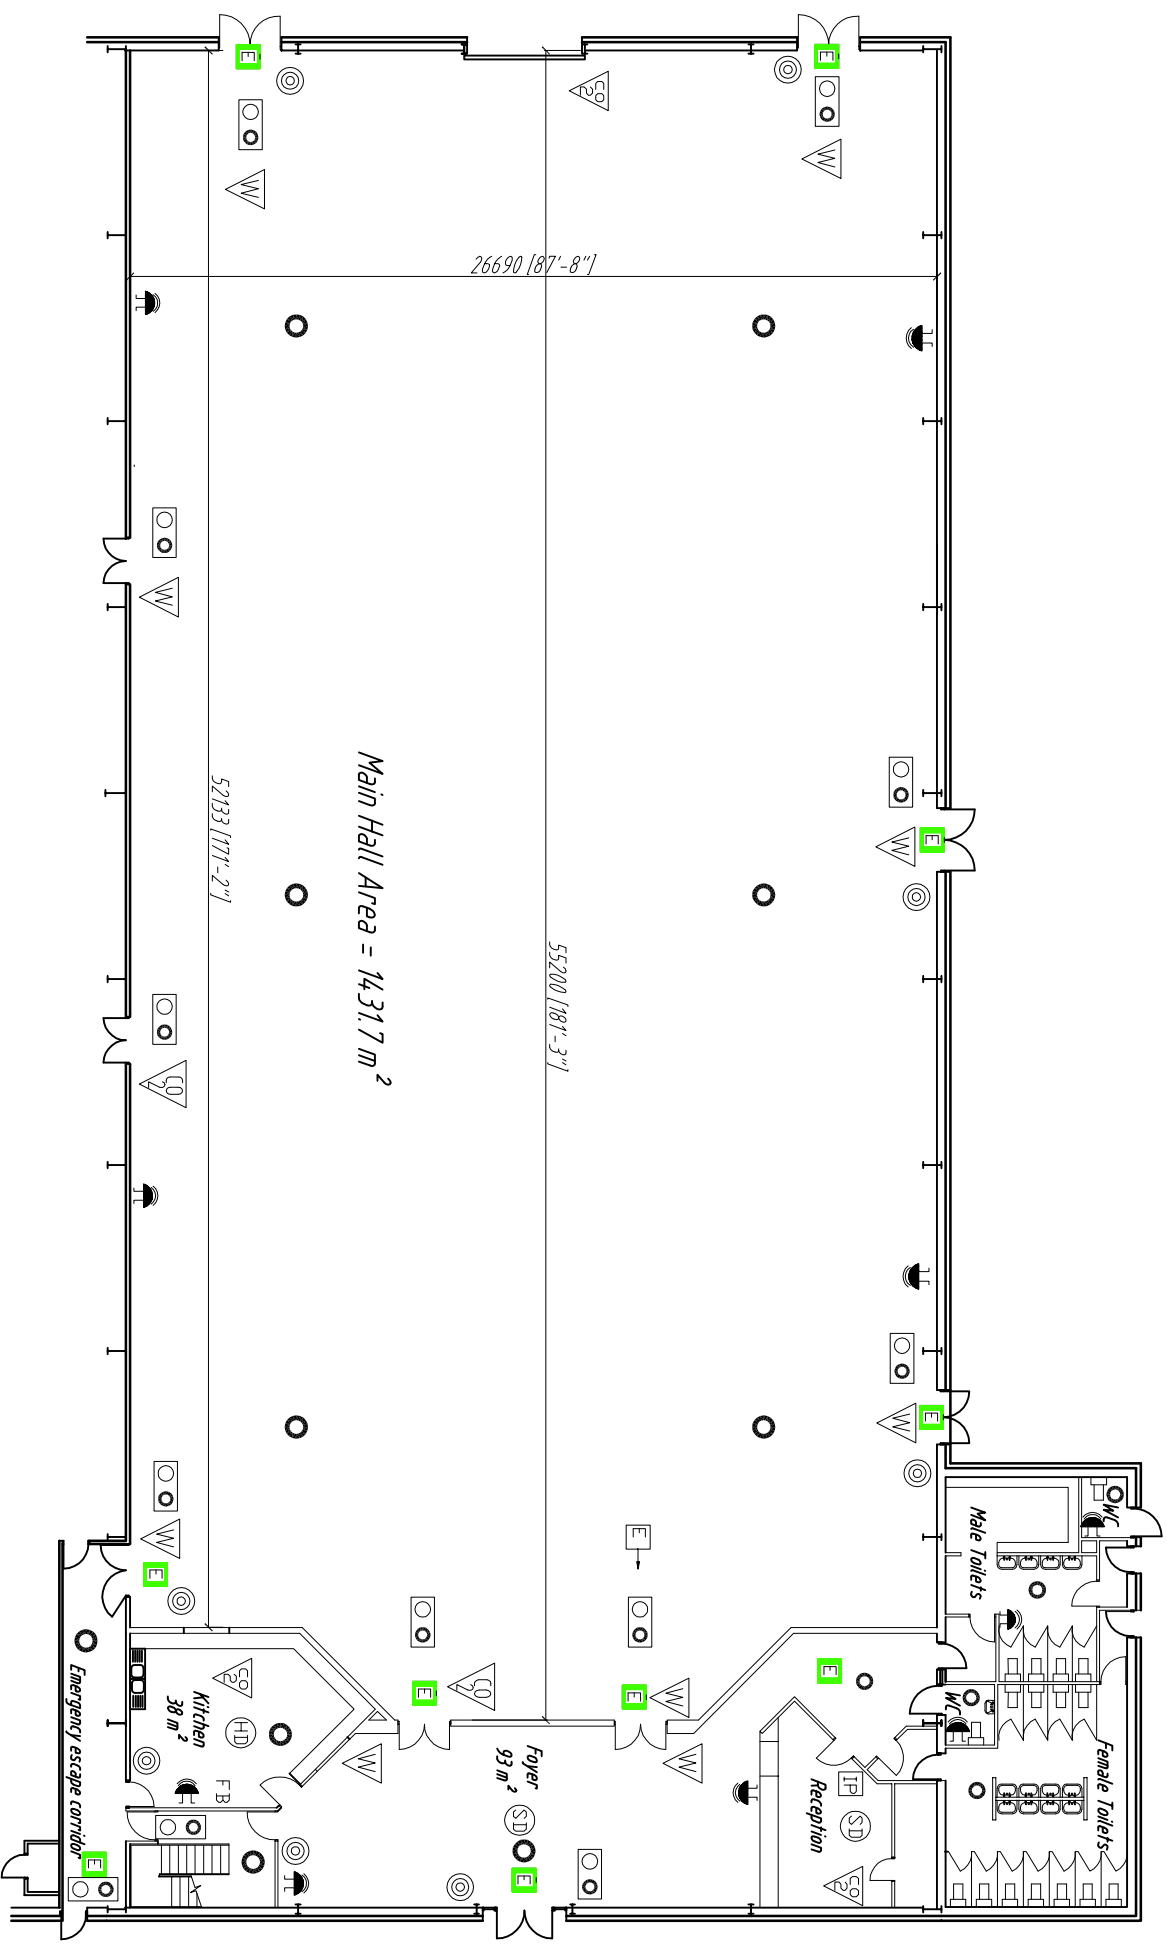

Legend for Fire Alarm Symbols

- Audible/strobe alarm
- Illuminated exit
- Fire Extinguisher
- Emergency lights
- Smoke Detector
- Fire Alarm Ind Panel
- Fire blanket
- Fire Extinguisher Carbon dioxide
- Fire Exit Sign
- Heat Detector

Main Hall Area = 14,317 m²

26690 [87'-8"]

55200 [181'-3"]

52133 [171'-2"]

Foyer 93 m²

Kitchen 38 m²

Emergency escape corridor